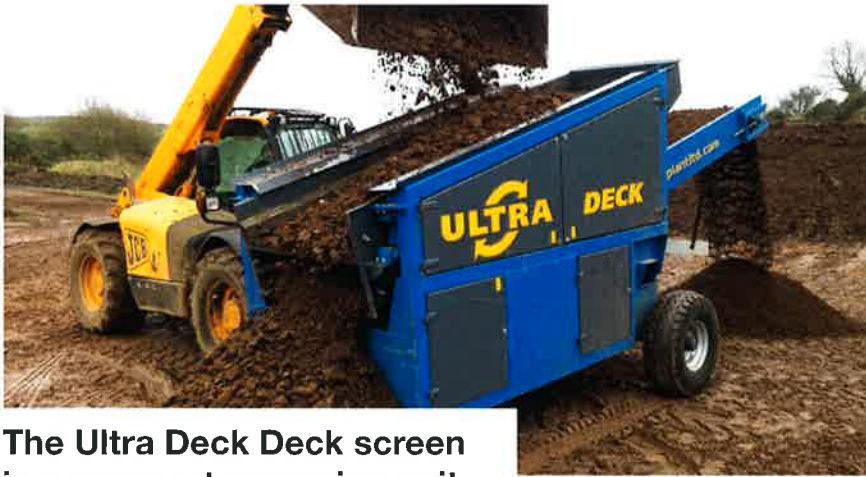

GEM Industries

Tel: 914 260 7821

Email: frank@gemconequip.com

www.gemindustriesusa.com

THE ULTRA DECK SCREEN

Three product, low cost screening

The Ultra Deck Deck screen is a compact screening unit, with features usually seen on larger machines.

The double deck 10ft x 4ft screen box and fines stockpile conveyor are all mounted within a self contained mobile chassis. Powered by a tier 4 Kubota Diesel engine, the Ultra Deck makes light work of top soil, sand, waste materials and wood chips

Specification

Deck	Double vibrating deck 4 ft x 10 ft, with loading pan, Side tensioned mesh
Power Plant	15 HP Kubota Tier 4 final
Drive system	Belt on flywheel, belt on fines conveyor gearbox
Belt	42 ins wide 8 ft high stockpile
Extras	Spill plates, mesh, road lights